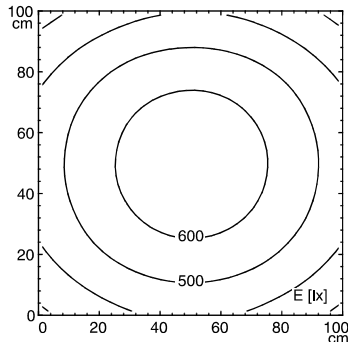

- design**
- fastening**
- dimension**
- special features**

- 36 x Light-emitting diode
- light colour neutral white, 4600-5400 K, Color Rendering Index (CRI)=85
- without
- 18-30 V; DC
- approx. 18 W
- IP 67
- III
- switchable
- without switch
  
- aluminium
- anodised
- aluminium coloured anodised
- screen, clear
- approx. 2.0 kg
- built-in plug
- Serie 713
- mounted version
- L-angle, clamp
- A=565 mm
- through-wired, Power equipment

Serie 713

**illuminance**

measuring conditions: d=100cm

**Em:** 506 lx  
**Emax:** 662 lx  
**Emin:** 311 lx

**luminous intensity**